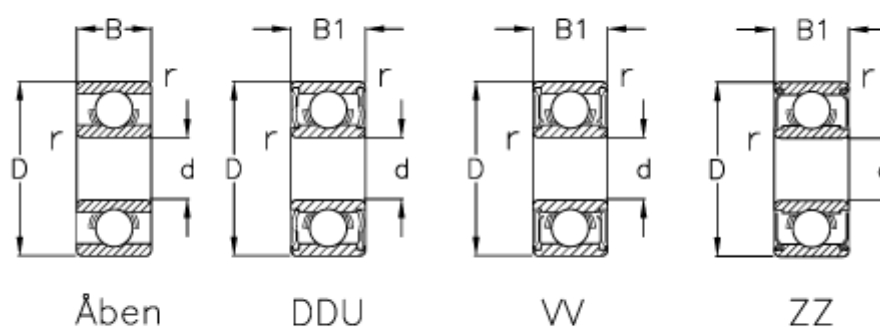

Data Sheet

Article number: 5704050050021

Description: NSK Bearing 625 C3
d=5 D=16 B=5 pack of 10 pcs

Measures

B	= 5	Max rpm ZZ-WW = 36000
B1	= 5	r min = 0.3
d	= 5	Type = 625
D	= 16	
Load Cor (N)	= 670	
Load Cr (N)	= 1730	
Max rpm DD	= 32000	
Max rpm open	= 43000	